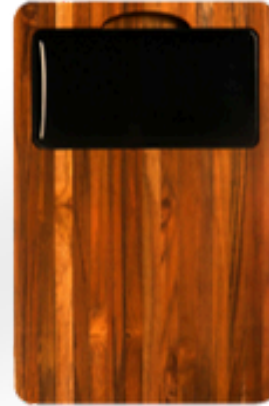

THIRD EYE EXPORTS

CHOPPING BOARDS

TYPE OF WOOD AVAILABLE: WALNUT, BEECH, TEAK, ACCACIA

EDGE GRAIN
PATTREN

GROOVES TO PREVENT
OVER FLOW

HOLDING
HANDLES

EXTRA THICK FOR MORE
STABILITY

AVAILABLE IN
THREE SIZES